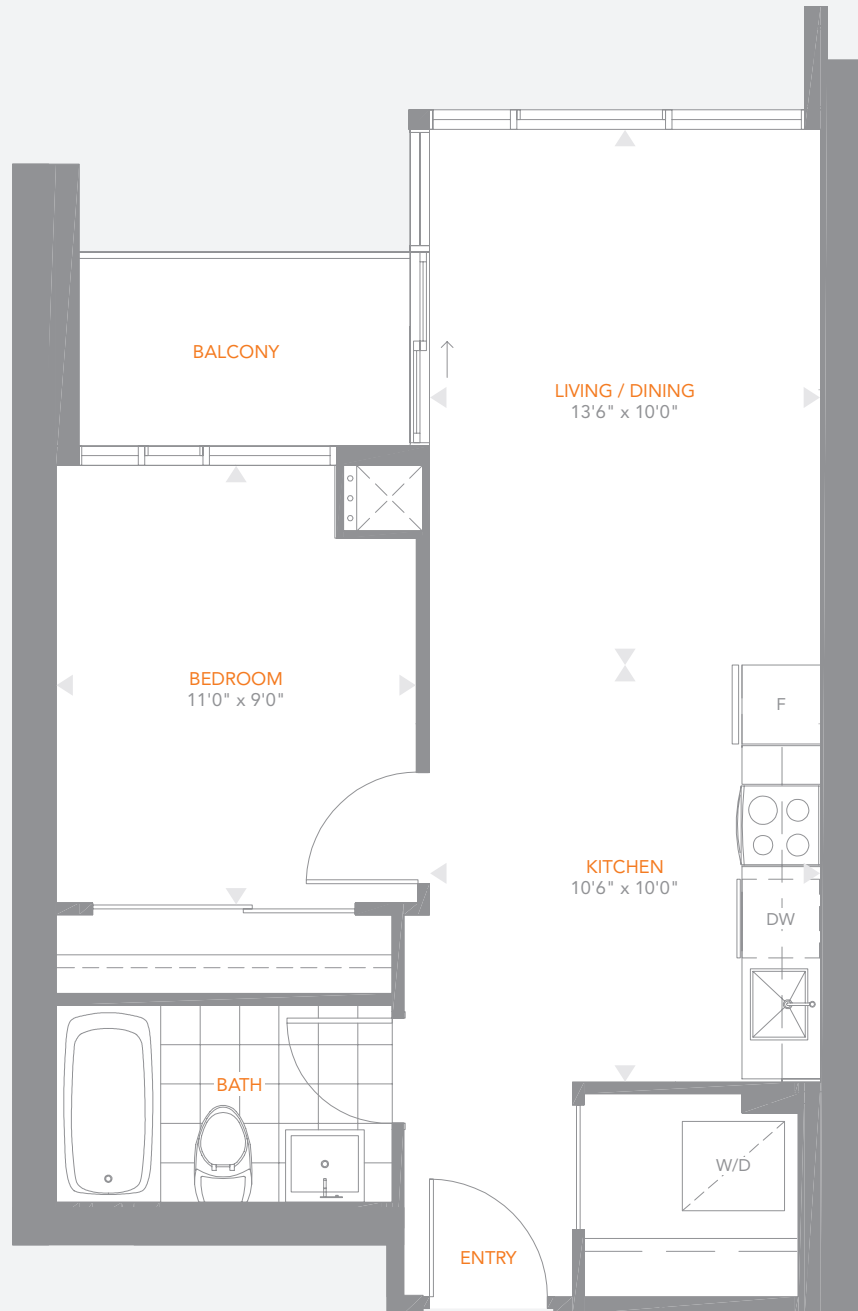

RESIDENCE 03

ONE BEDROOM (FLOORS 12-39)

572

 TOTAL SQ. FT.

532 SQ. FT. + BALCONY (40 SQ. FT.)

THE
PINNACLE
on
ADELAIDE

All areas and stated room dimensions are approximate. Sizes and specifications are subject to change without notice. Actual living area and balcony/terraces may vary from floor stated areas. All illustrations are artist's concept. E & O.E.